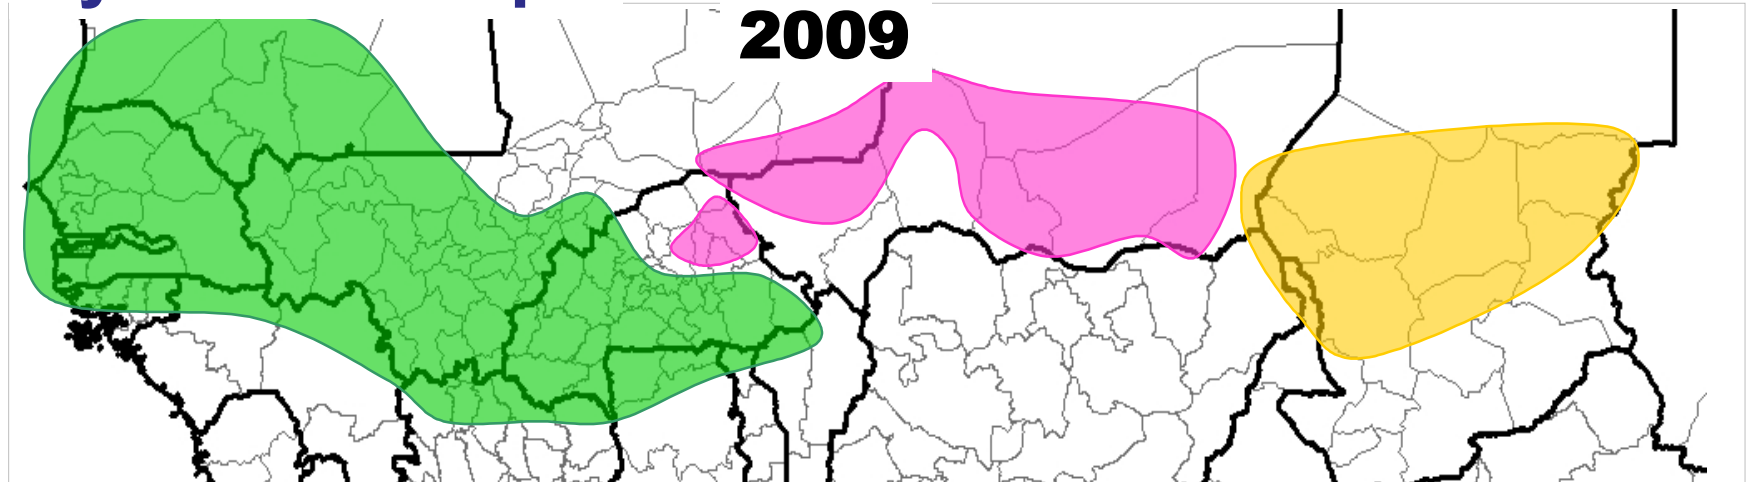

Yield forecasts

Crops and Pastures Monitoring

AGRHYMET Regional Center

Vegetation indices : ICN

31st July 2009

31st August 2009

Crops and Pastures Monitoring

Synthesis maps