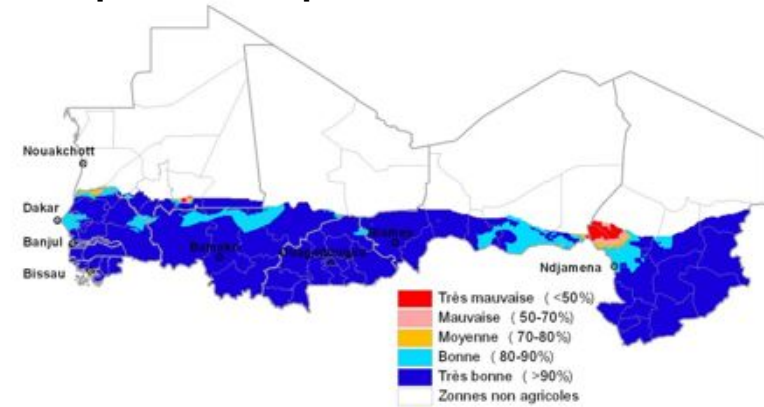

Introduction : The AGRHYMET Operating scheme

Introduction : The Monitoring & Early Warning System

- **From May to October**
 - Seasonal rainfall and hydrological forecasts (PRESAO),
 - Monitoring the rainfall situation
 - **Monitoring the progress of sowing and the crop water satisfaction (field data and agrometeorological models),**
 - Monitoring the pastures situation (Vegetation Indices),
 - **Crop and biomass yield forecasting (Agrometeorological models),**
 - Identifying risk zones (Synthesis of all the products),
- **In October : Joint pre-harvest assessment missions (CILSS, FEWS NET, FAO, WFP, governments)**
- **Early November : Annual consultative meeting**
 - Targeting vulnerable populations.

2010 Seasonal Hydrological Forecast

Rainfall Monitoring

- Ground measurements

Rainfall Monitoring

Satellite Estimation

Crop monitoring and forecasting

Sowing dates

Crop Water Requirement Satisfaction Index

Yield forecasts

Crops and Pastures Monitoring

AGRHYMET Regional Center

Vegetation indices : ICN

31st July 2009

31st August 2009

Crops and Pastures Monitoring

Synthesis maps