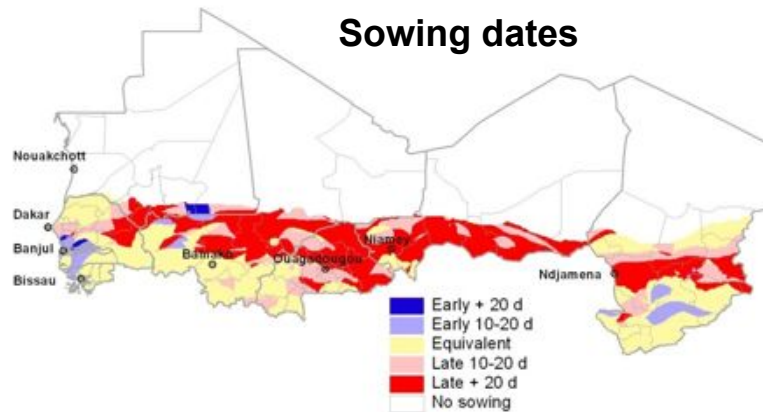

2010 Seasonal Hydrological Forecast

Rainfall Monitoring

- Ground measurements

Rainfall Monitoring

Satellite Estimation

Crop monitoring and forecasting

Sowing dates

Crop Water Requirement Satisfaction Index