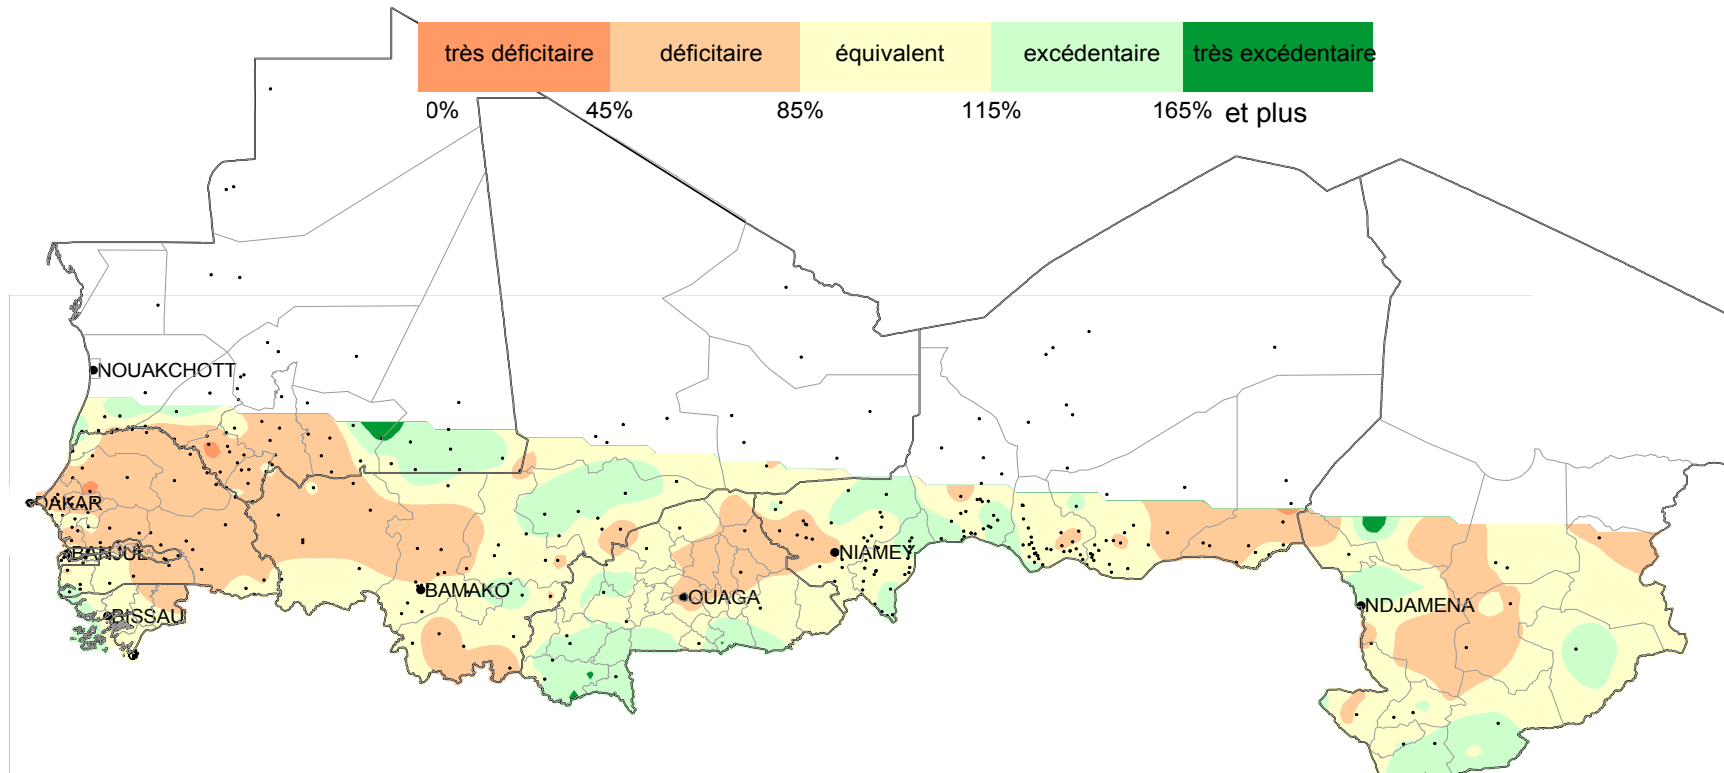

Rainfall Monitoring

- Ground measurements