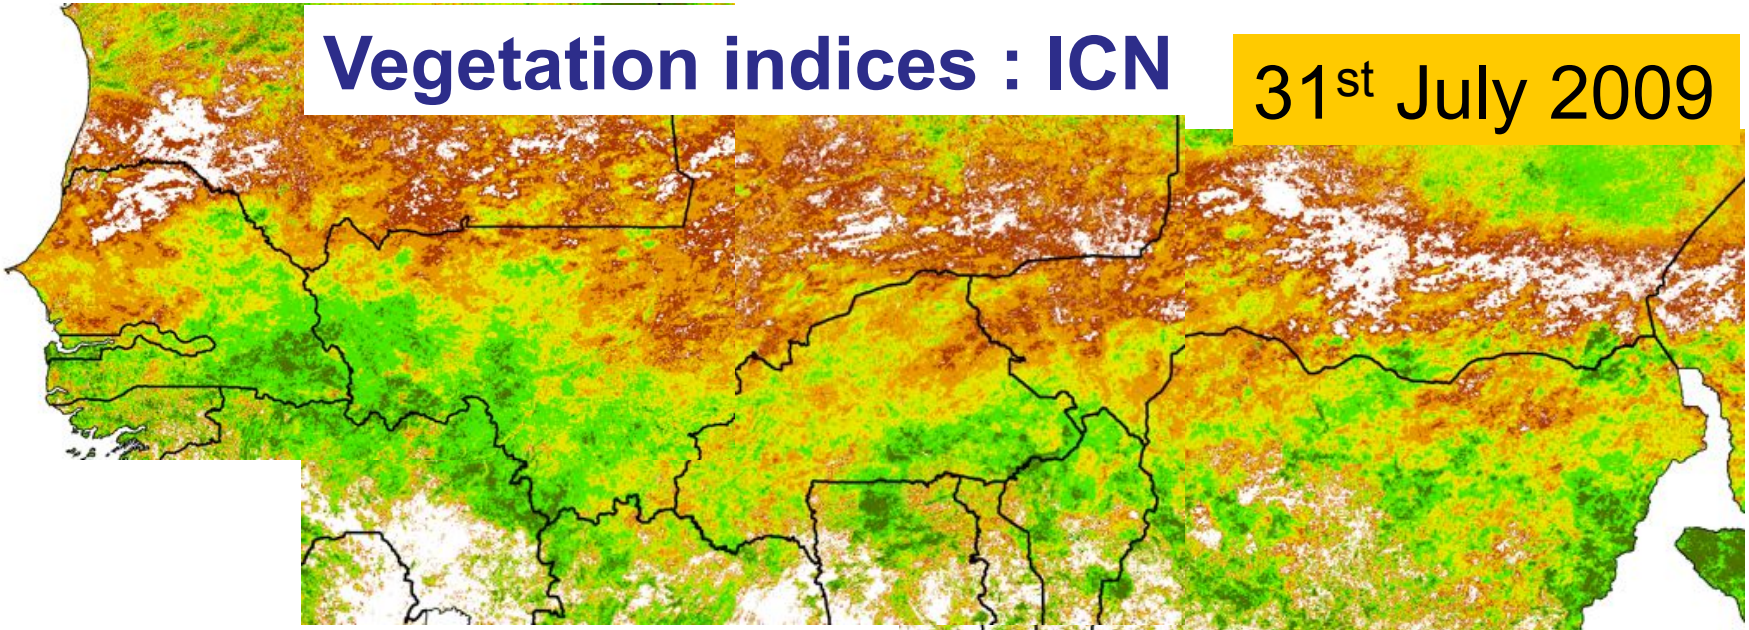

Yield forecasts

Crops and Pastures Monitoring

AGRHYMET Regional Center

Vegetation indices : ICN

31st July 2009

31st August 2009

Crops and Pastures Monitoring

Synthesis maps