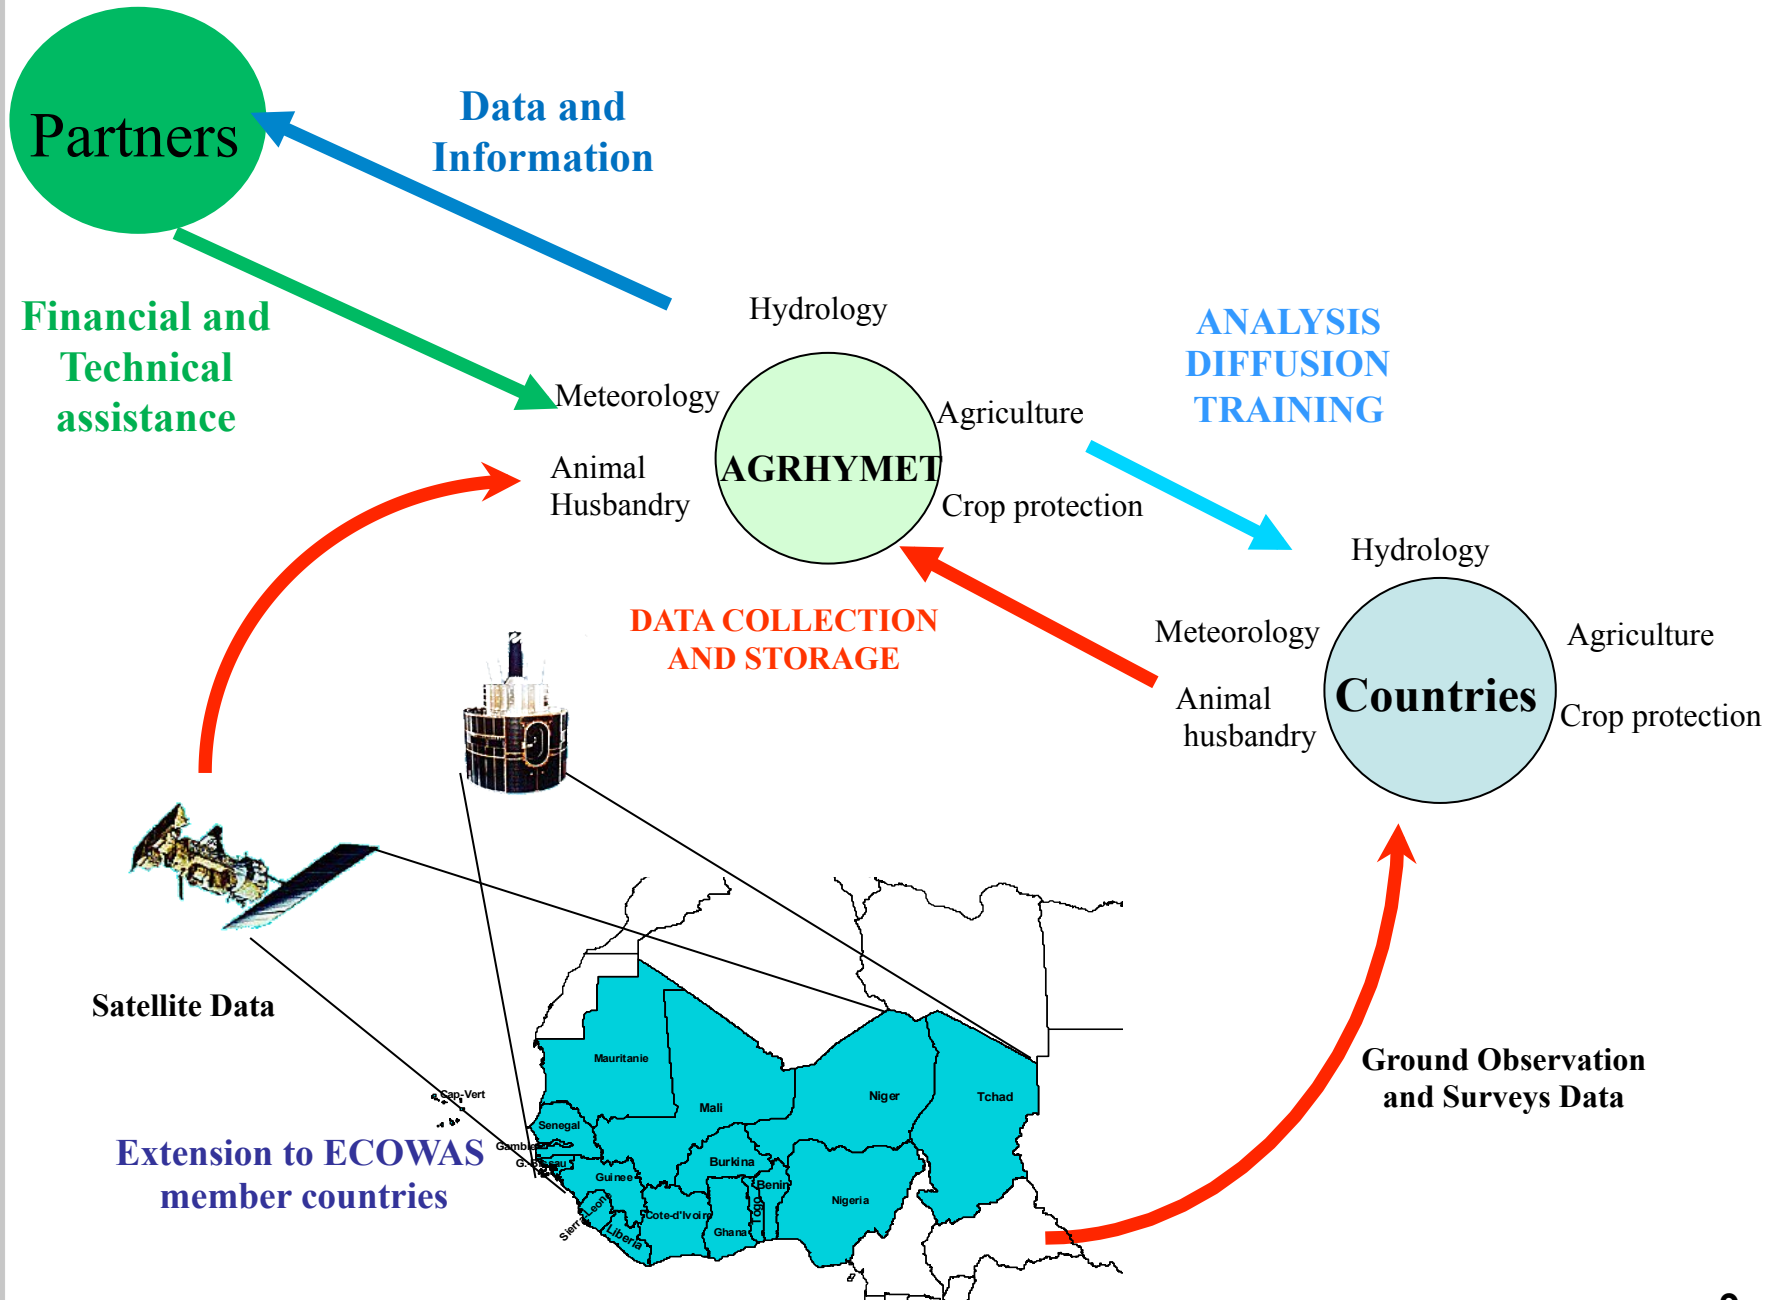

CILSS / AGRHYMET Role in The Reduction of Food Crises and Other Hydroclimatic Disasters in West Africa

Outline

- **Context**
 - The Sahel droughts of the early 1970s and the Creation of CILSS
- **Monitoring and Early Warning**
- **Risk assessment**
- **Copping strategies**
- **Partnerships**

AGRHYMET, a Specialized Institution of CILSS

(Cape Verde, Mauritania, Senegal, The Gambia, Guinea Bissau, Mali, Burkina Faso, Niger and Chad)

- **Created in 1974**, following the catastrophic droughts of the early 1970's
- **Mission** : to contribute to achieving sustainable food security and rational natural resource management by :
 - **Capacity building** of member States technical offices (*training, equipment and financial support*)
 - **producing and disseminating information** to various decision makers (national authorities, cooperation partners, NGOs and farmer associations)

Introduction : The AGRHYMET Operating scheme

Introduction : The Monitoring & Early Warning System

- **From May to October**
 - Seasonal rainfall and hydrological forecasts (PRESAO),
 - Monitoring the rainfall situation
 - **Monitoring the progress of sowing and the crop water satisfaction (field data and agrometeorological models),**
 - Monitoring the pastures situation (Vegetation Indices),
 - **Crop and biomass yield forecasting (Agrometeorological models),**
 - Identifying risk zones (Synthesis of all the products),
- **In October : Joint pre-harvest assessment missions (CILSS, FEWS NET, FAO, WFP, governments)**
- **Early November : Annual consultative meeting**
 - Targeting vulnerable populations.

- Continued involvement in various international scientific initiatives
 - AMMA (African Monsoon Multidisciplinary Analyses)
 - GMFS (Global Monitoring for Food Security)
 - AMESD (African Monitoring of Environment for Sustainable Development)
- Extension to the other ECOWAS (countries located along the Gulf of Guinea)