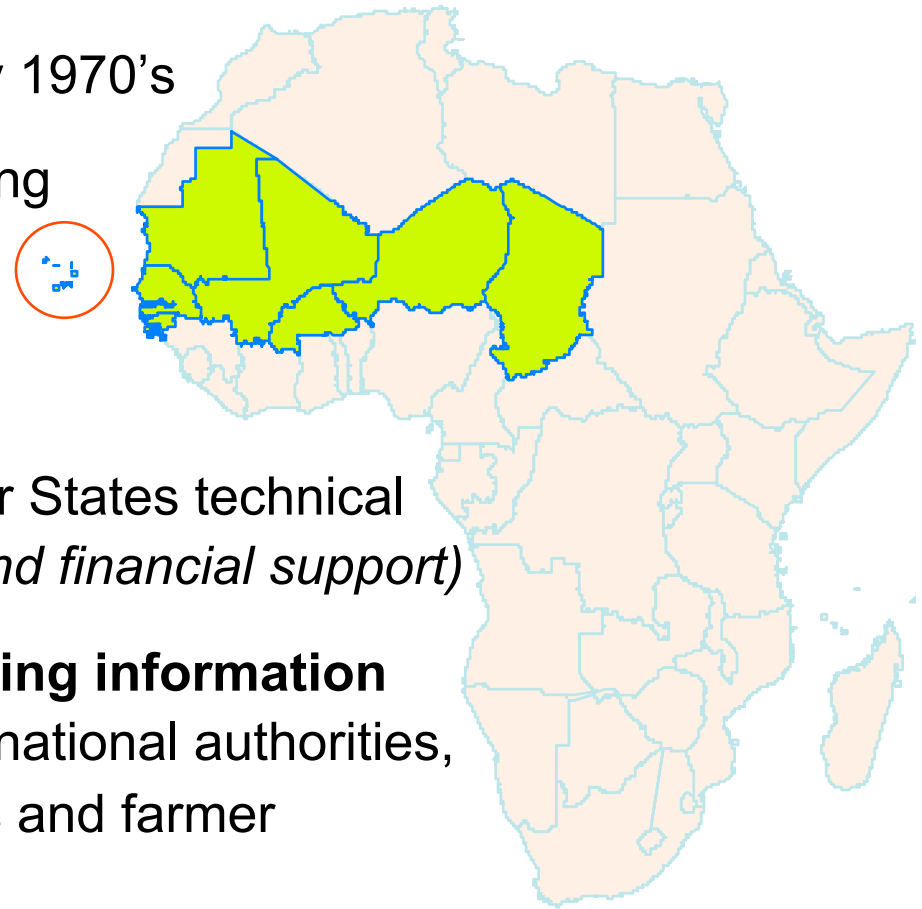

CILSS / AGRHYMET Role in The Reduction of Food Crises and Other Hydroclimatic Disasters in West Africa

Outline

- **Context**
 - The Sahel droughts of the early 1970s and the Creation of CILSS
- **Monitoring and Early Warning**
- **Risk assessment**
- **Copping strategies**
- **Partnerships**

Introduction :

The Sahel Droughts of the 1970s and 1980s

A unique case by their severity and spatial extent

Introduction :

The Sahel Droughts of the 1970s and 1980s

Introduction :

The Sahel Droughts still occurring

Millet field in Niger 11th August 2009

Introduction : The Sahel Droughts

Failed millet field in Niger, September 2009

Introduction : The Sahel Droughts

Rice field in Chad, October 2009

Introduction : The AGRHYMET Regional Center

AGRHYMET, a Specialized Institution of CILSS

(Cape Verde, Mauritania, Senegal, The Gambia, Guinea Bissau, Mali, Burkina Faso, Niger and Chad)

- **Created in 1974**, following the catastrophic droughts of the early 1970's
- **Mission** : to contribute to achieving sustainable food security and rational natural resource management by :
 - **Capacity building** of member States technical offices (*training, equipment and financial support*)
 - **producing and disseminating information** to various decision makers (national authorities, cooperation partners, NGOs and farmer associations)