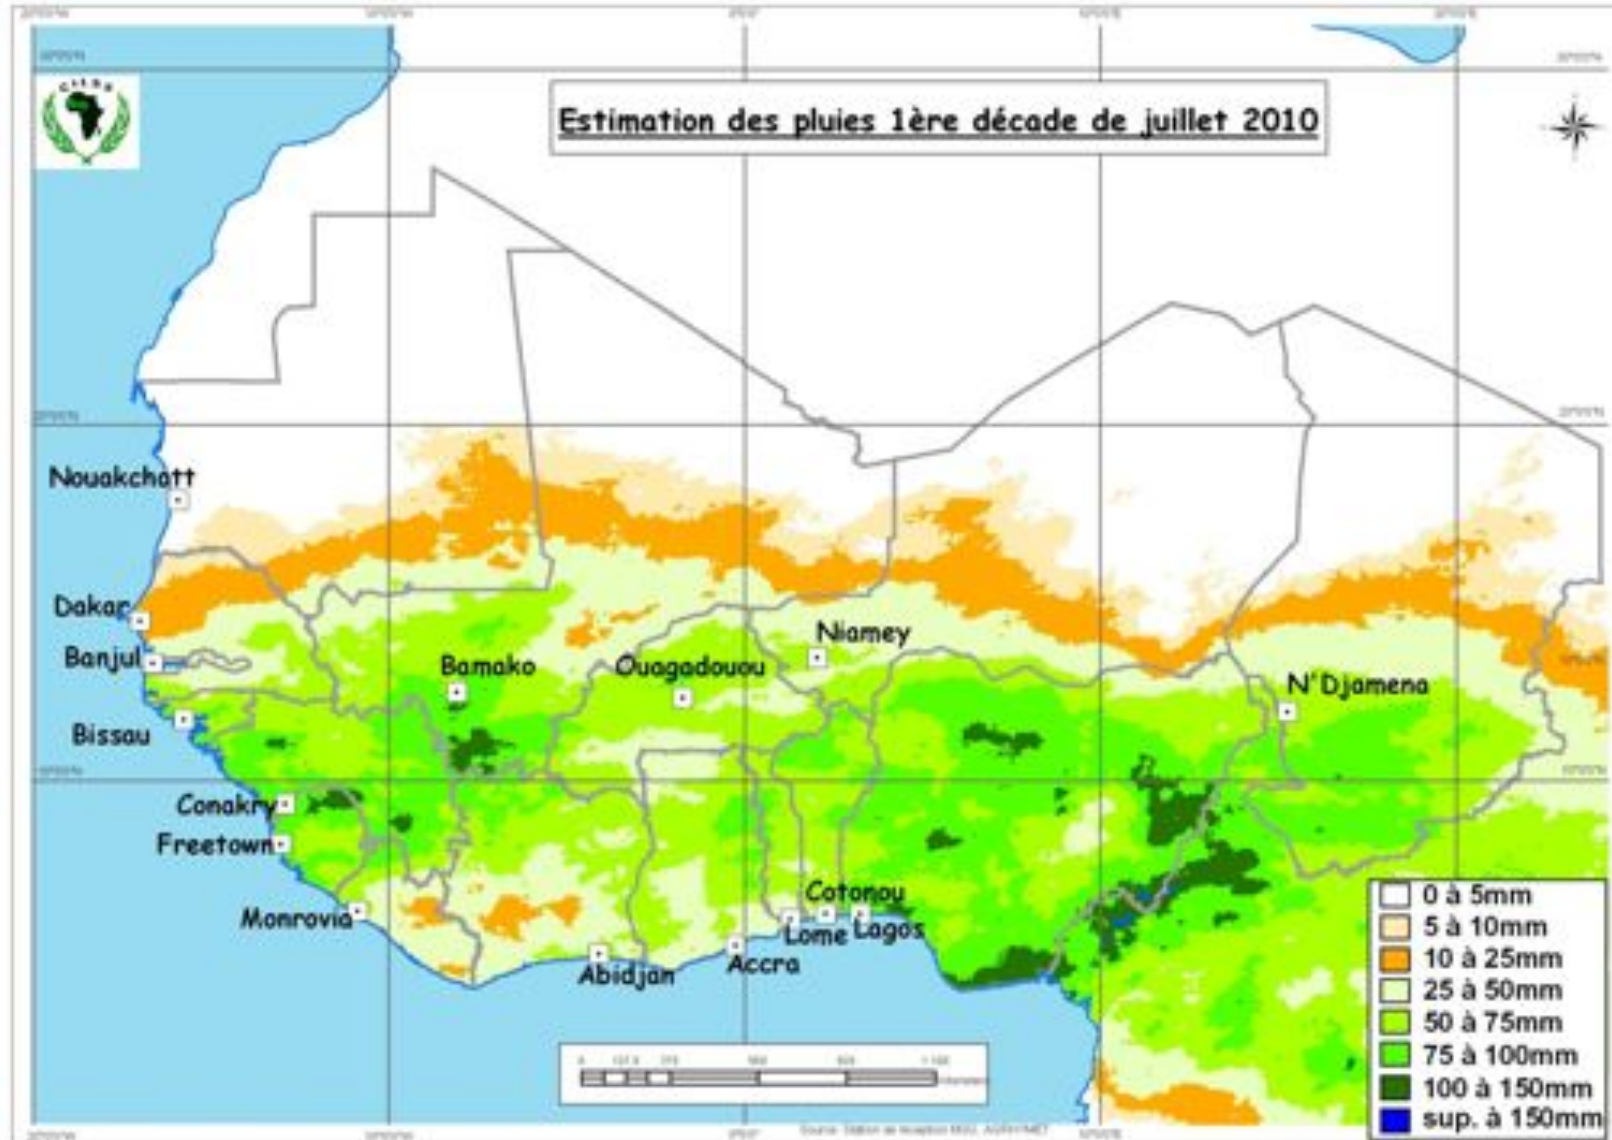

Introduction : The AGRHYMET Operating scheme

Introduction : The Monitoring & Early Warning System

- **From May to October**
 - Seasonal rainfall and hydrological forecasts (PRESAO),
 - Monitoring the rainfall situation
 - **Monitoring the progress of sowing and the crop water satisfaction (field data and agrometeorological models),**
 - Monitoring the pastures situation (Vegetation Indices),
 - **Crop and biomass yield forecasting (Agrometeorological models),**
 - Identifying risk zones (Synthesis of all the products),
- **In October : Joint pre-harvest assessment missions (CILSS, FEWS NET, FAO, WFP, governments)**
- **Early November : Annual consultative meeting**
 - Targeting vulnerable populations.

2010 Seasonal Hydrological Forecast

Rainfall Monitoring

- Ground measurements

Rainfall Monitoring

Satellite Estimation

Crop monitoring and forecasting

Sowing dates

Crop Water Requirement Satisfaction Index