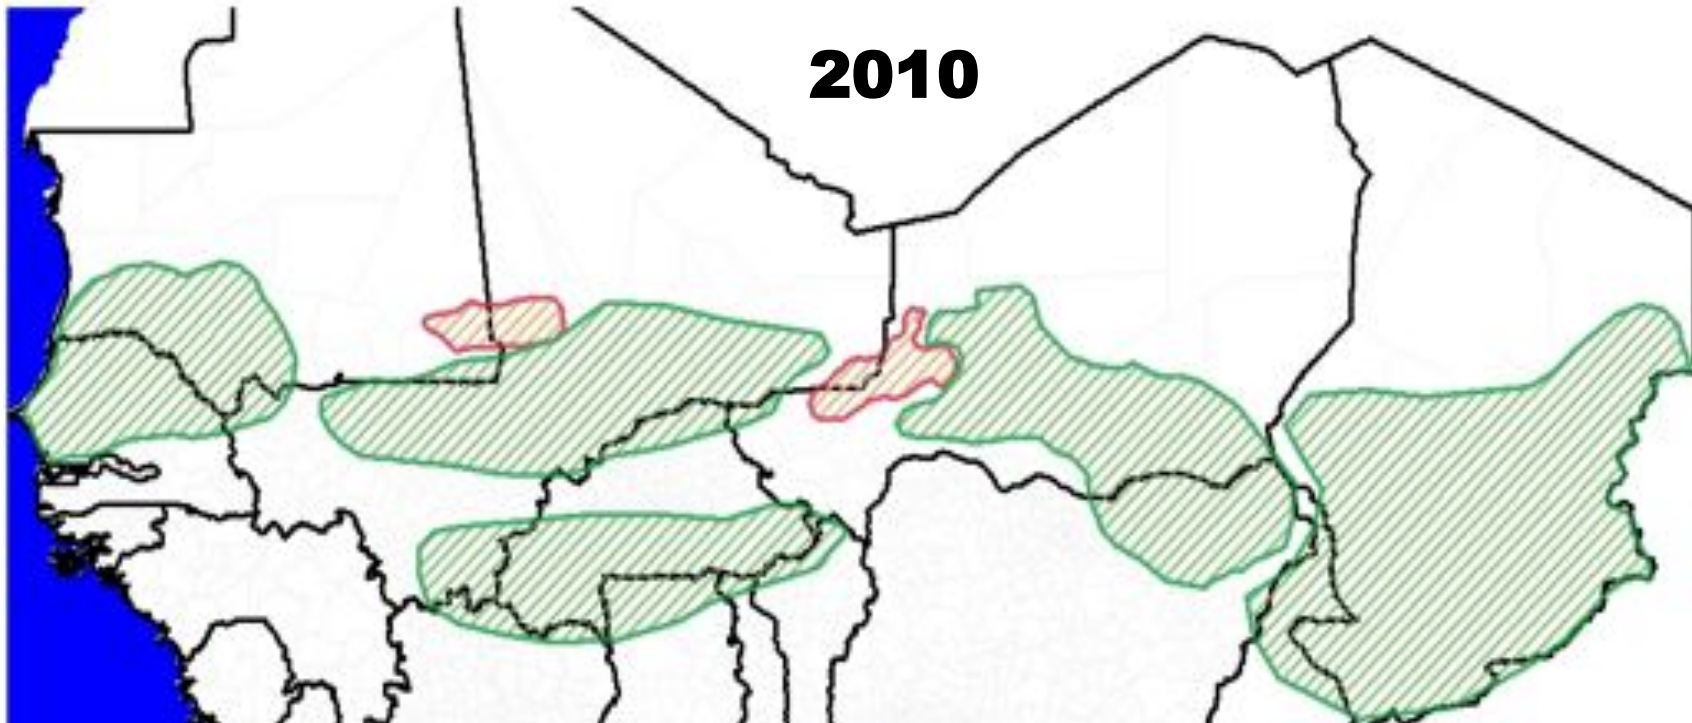

Yield forecasts

Crops and Pastures Monitoring

AGRHYMET Regional Center

Vegetation indices : ICN

31st July 2009

31st August 2009

Crops and Pastures Monitoring

Synthesis maps