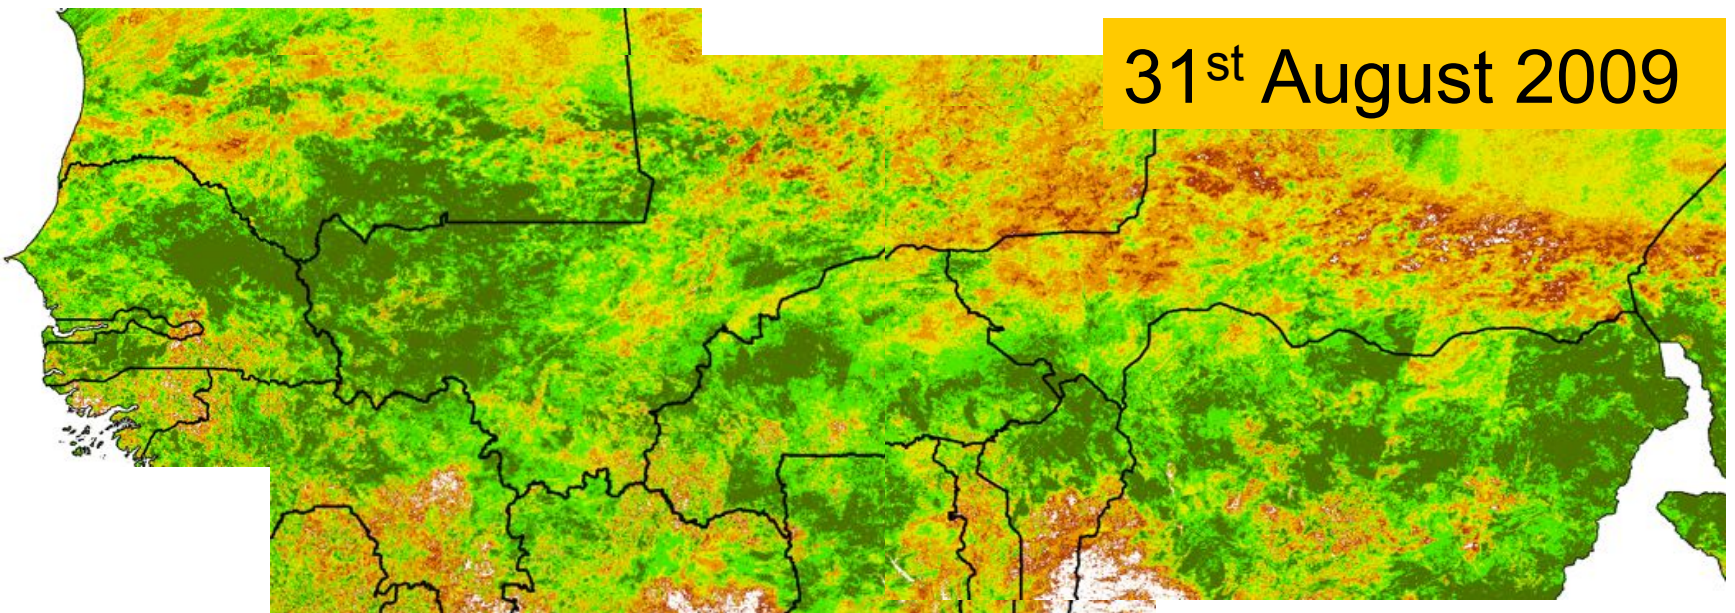

Yield forecasts

Crops and Pastures Monitoring

AGRHYMET Regional Center

Vegetation indices : ICN

31st July 2009

31st August 2009

Crops and Pastures Monitoring

Synthesis maps