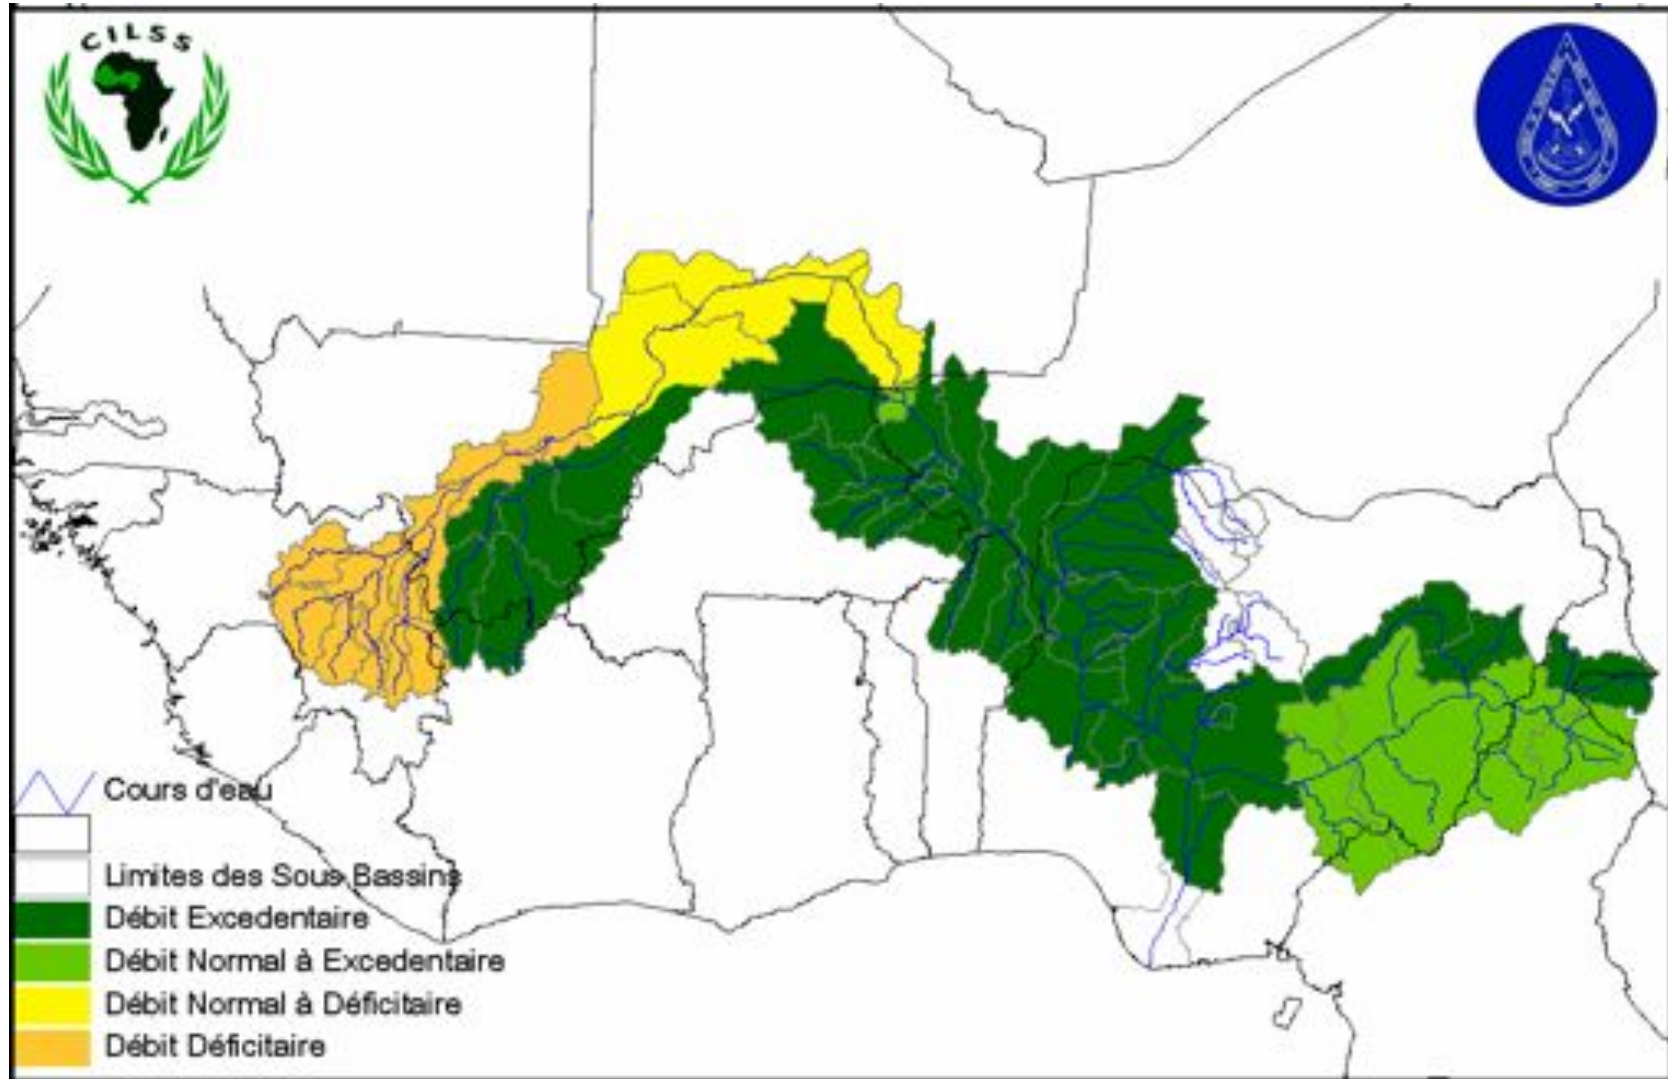

2010 Seasonal Hydrological Forecast