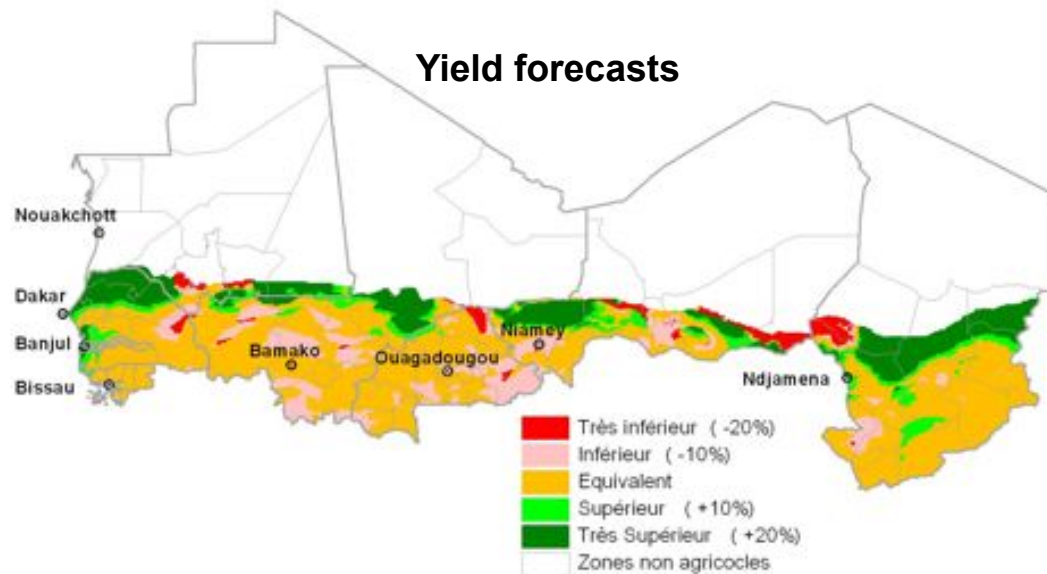

Yield forecasts