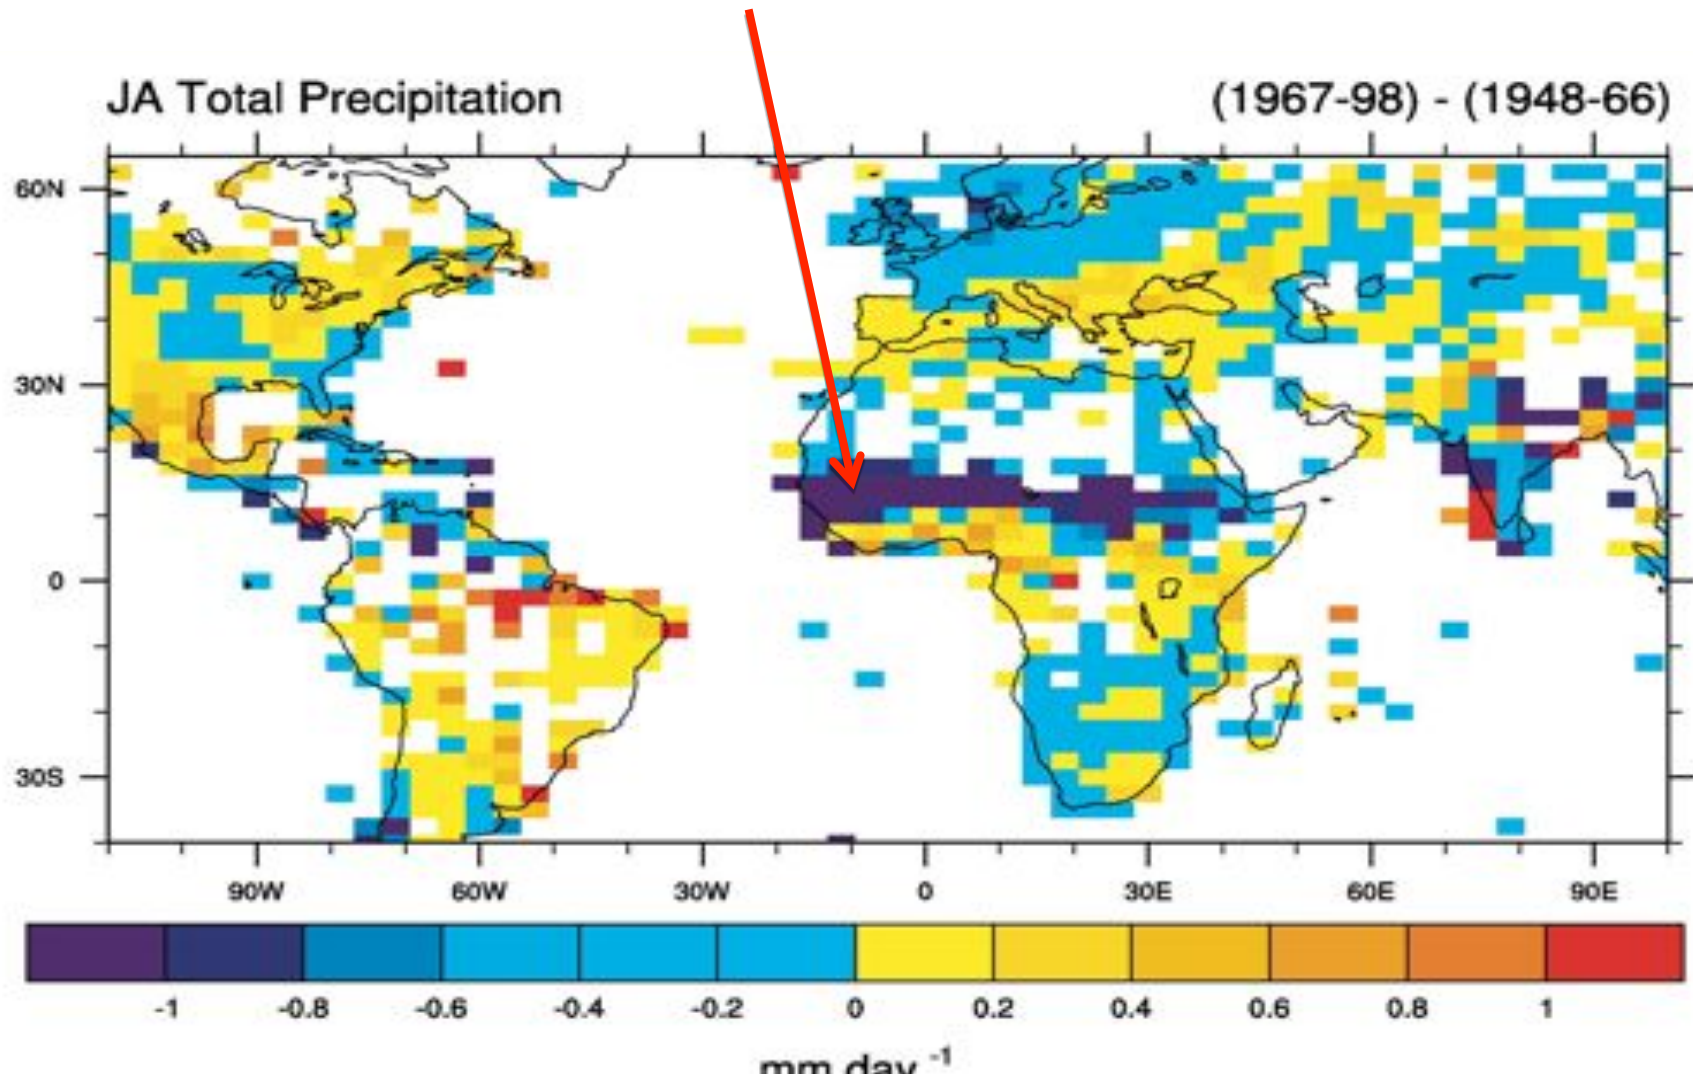

CILSS / AGRHYMET Role in The Reduction of Food Crises and Other Hydroclimatic Disasters in West Africa

Outline

- **Context**
 - The Sahel droughts of the early 1970s and the Creation of CILSS
- **Monitoring and Early Warning**
- **Risk assessment**
- **Copping strategies**
- **Partnerships**

Introduction :

The Sahel Droughts of the 1970s and 1980s

A unique case by their severity and spatial extent

Introduction :

The Sahel Droughts of the 1970s and 1980s

Introduction :

The Sahel Droughts still occurring