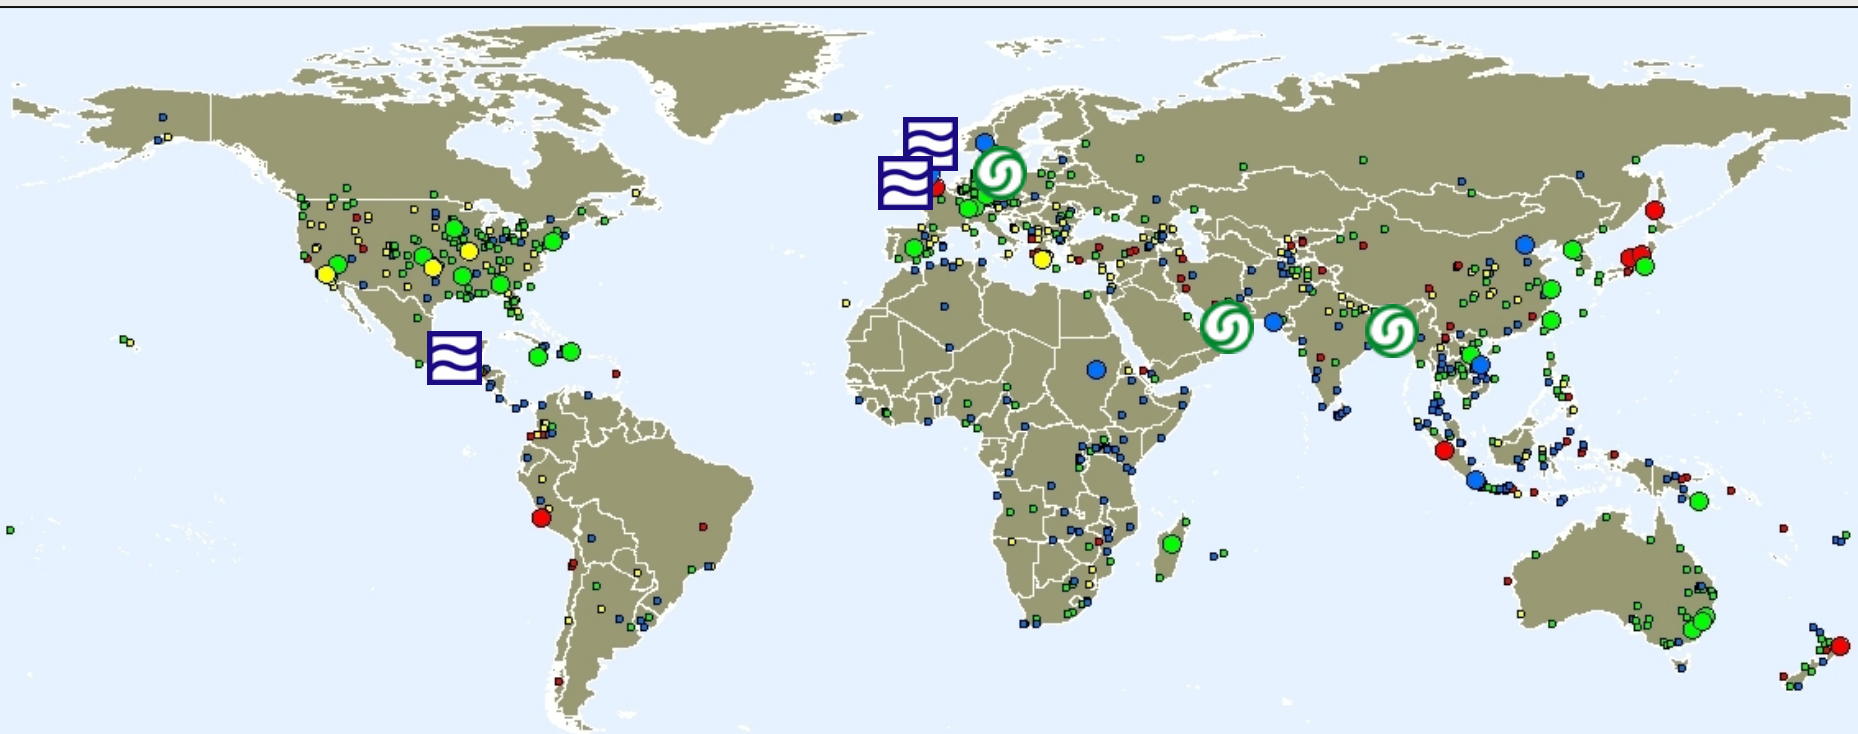

# Natural disasters 2007

## World map

© 2008 Münchener Rückversicherungs-Gesellschaft, Geo Risks Research, NatCatSERVICE

As at: April 2008

## 2007: 960 natural catastrophes

- **Significant loss events**
- Great natural catastrophes:**
  -  Floods (25-30.6 & 20-23.7) United Kingdom  
Floods, landslide (28.10-6.11) Mexico
  -  Winter storm Kyrill (18-20.1), Europe  
Tropical cyclone Gonu (4-8.6) Oman, Iran  
Cyclone Sidr (15-17.11) Bangladesh, India
- **Geophysical**  
(earthquake, tsunami, volcanic activity)
- **Meteorological (storm)**
- **Hydrological**  
(flood, mass movement)
- **Climatological**  
(extreme temperature, drought, wildfire)